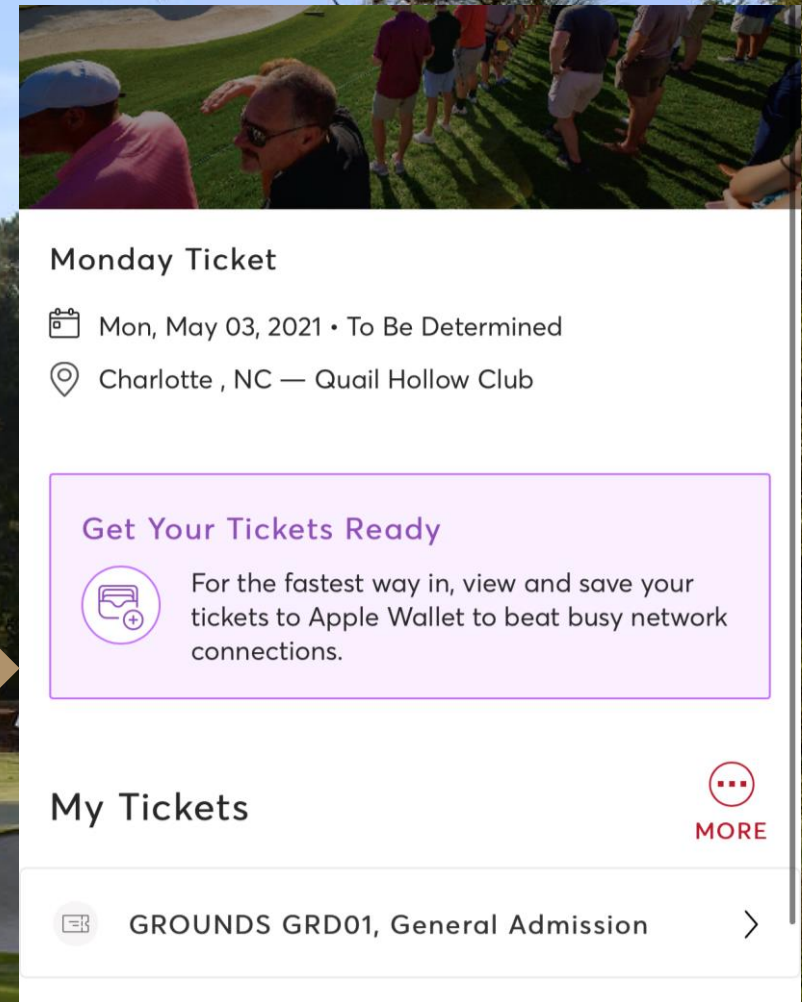

Remember Email [Forgot Password?](#)

Find the Ticket and Day you are attending. Select the ticket, by tapping.

After selecting, you will be brought to "My Tickets."

Monday Ticket
Mon, May 03, 2021 • To Be Determined - Quail Hollow Club